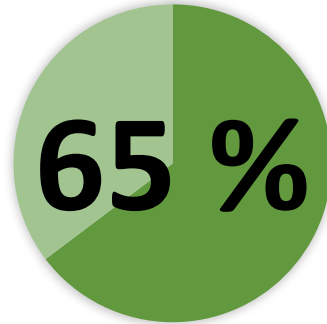

Collected
accounts

31

/ 42

Number of
accounts

- 10 Twitter
- 9 Facebook
- 8 Instagram
- 4 LinkedIn

Participating
ministers

11

/ 17

Number of
ministers

**220 GB of
data collected**

Short project term

- Call for participation shortly before the elections in October 2023
- Formation of new government in December
- Deadline: Resignation of sitting government