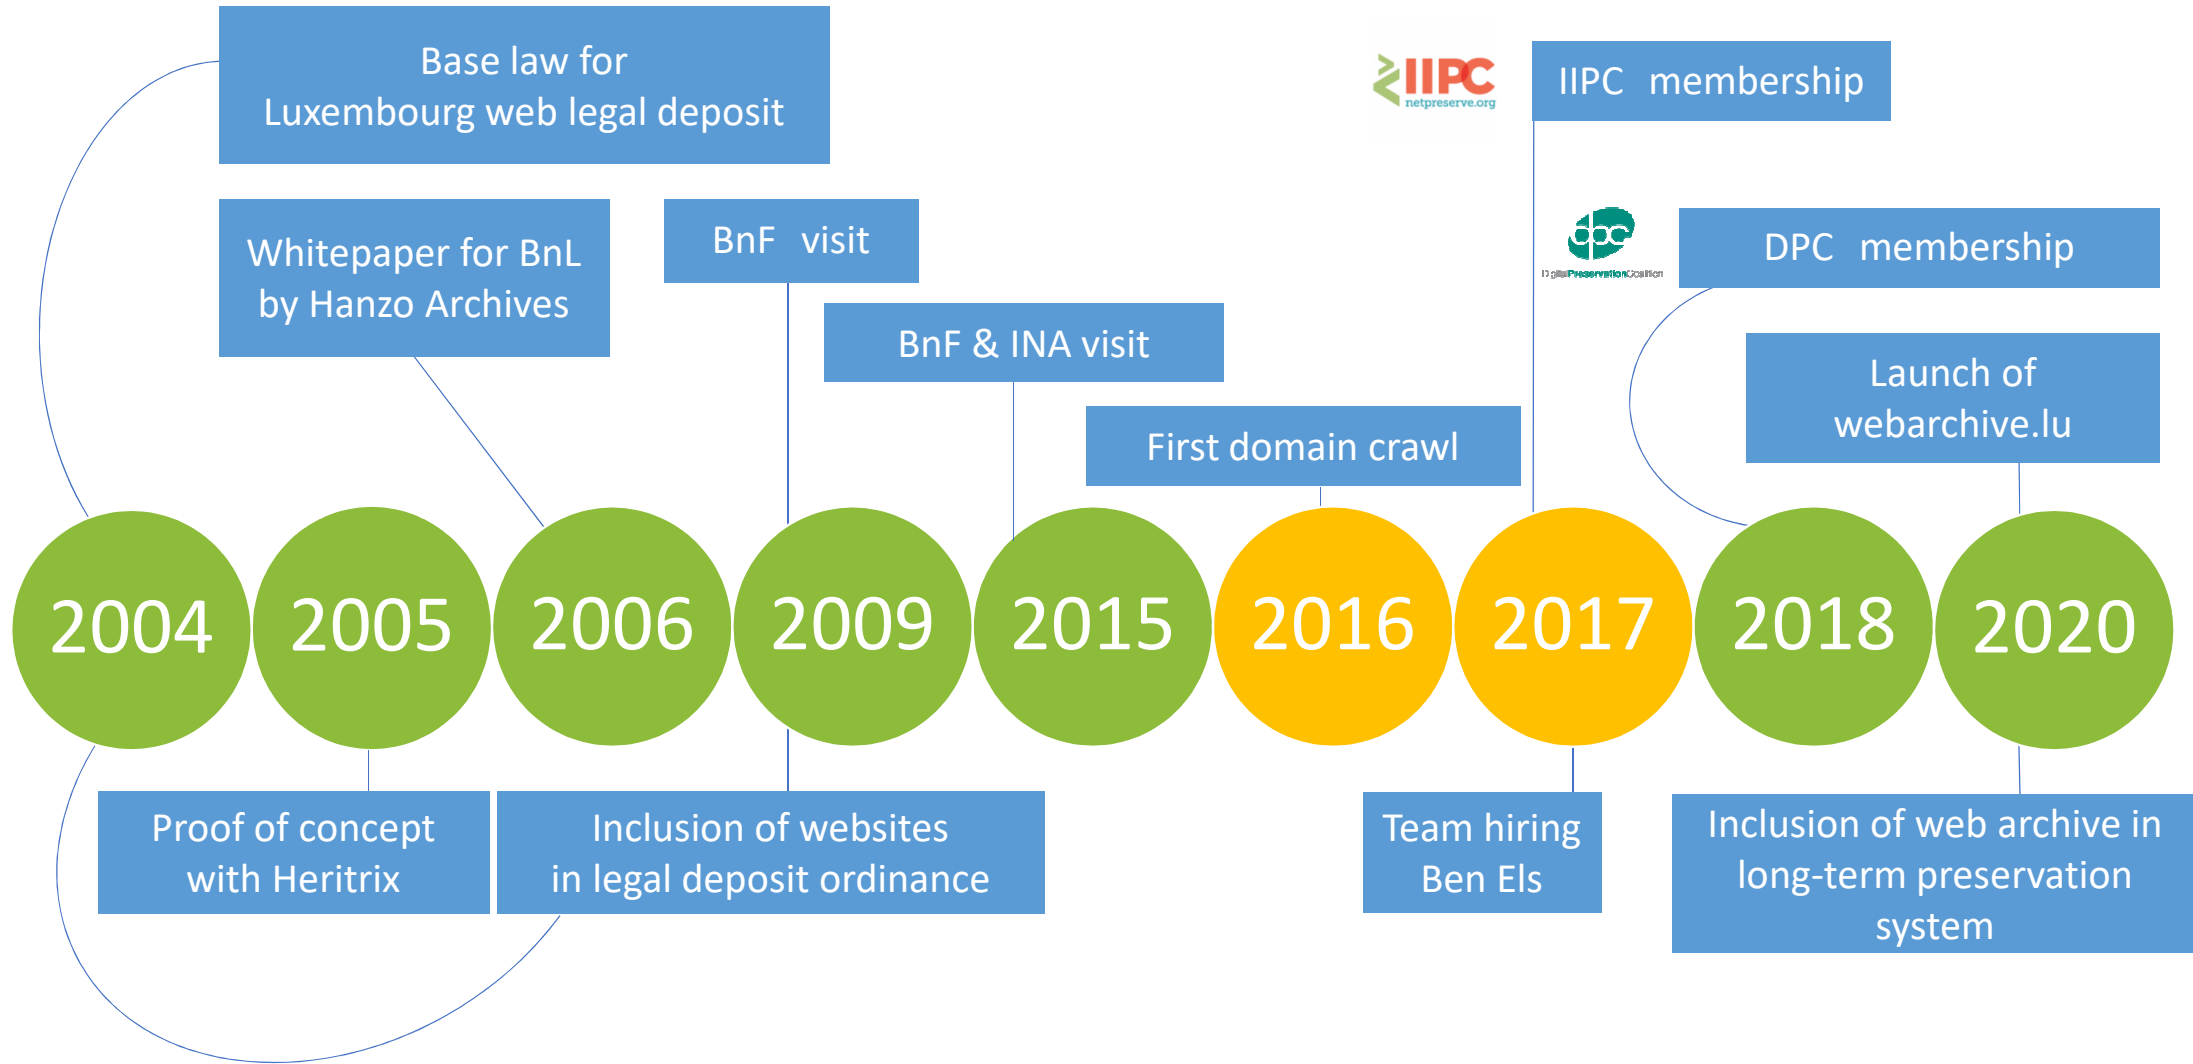

**LUXEMBOURG
WEB ARCHIVE**

The Team

Yves Maurer

Head of IT department

- technical manager
- strategic focus

László Tóth

Software Engineer

- develops software solutions
- indexation, research engines
- manages domain crawls
- administration of technical infrastructure
- QA on the technical level

Ben Els

Digital Curator

- manages special collections
- point of contact for content owners
- administration of webarchive.lu
- QA on the content level (with student helper)

B

2017 LOCAL

947
GB

4292
Seeds

109
Crawls