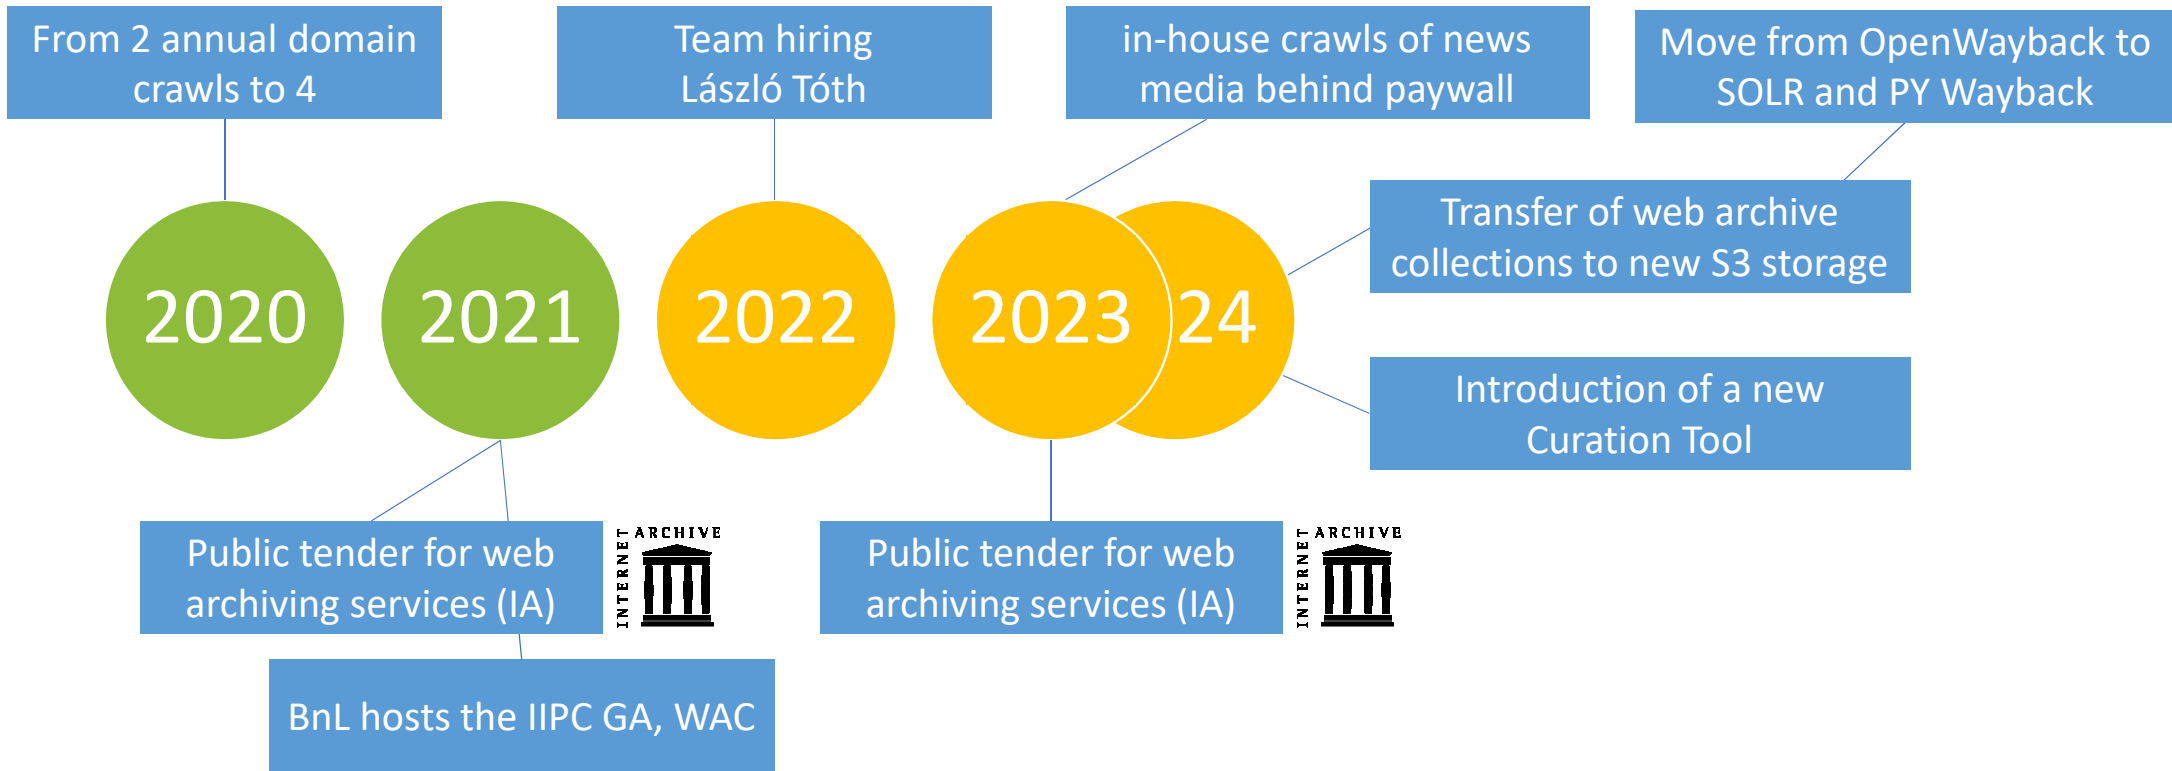

**LUXEMBOURG
WEB ARCHIVE**

The Team

Yves Maurer

Head of IT department

- technical manager
- strategic focus

László Tóth

Software Engineer

- develops software solutions
- indexation, research engines
- manages domain crawls
- administration of technical infrastructure
- QA on the technical level

Ben Els

Digital Curator

- manages special collections
- point of contact for content owners
- administration of webarchive.lu
- QA on the content level (with student helper)

B

2017 LOCAL

947
GB

4292
Seeds

109
Crawls