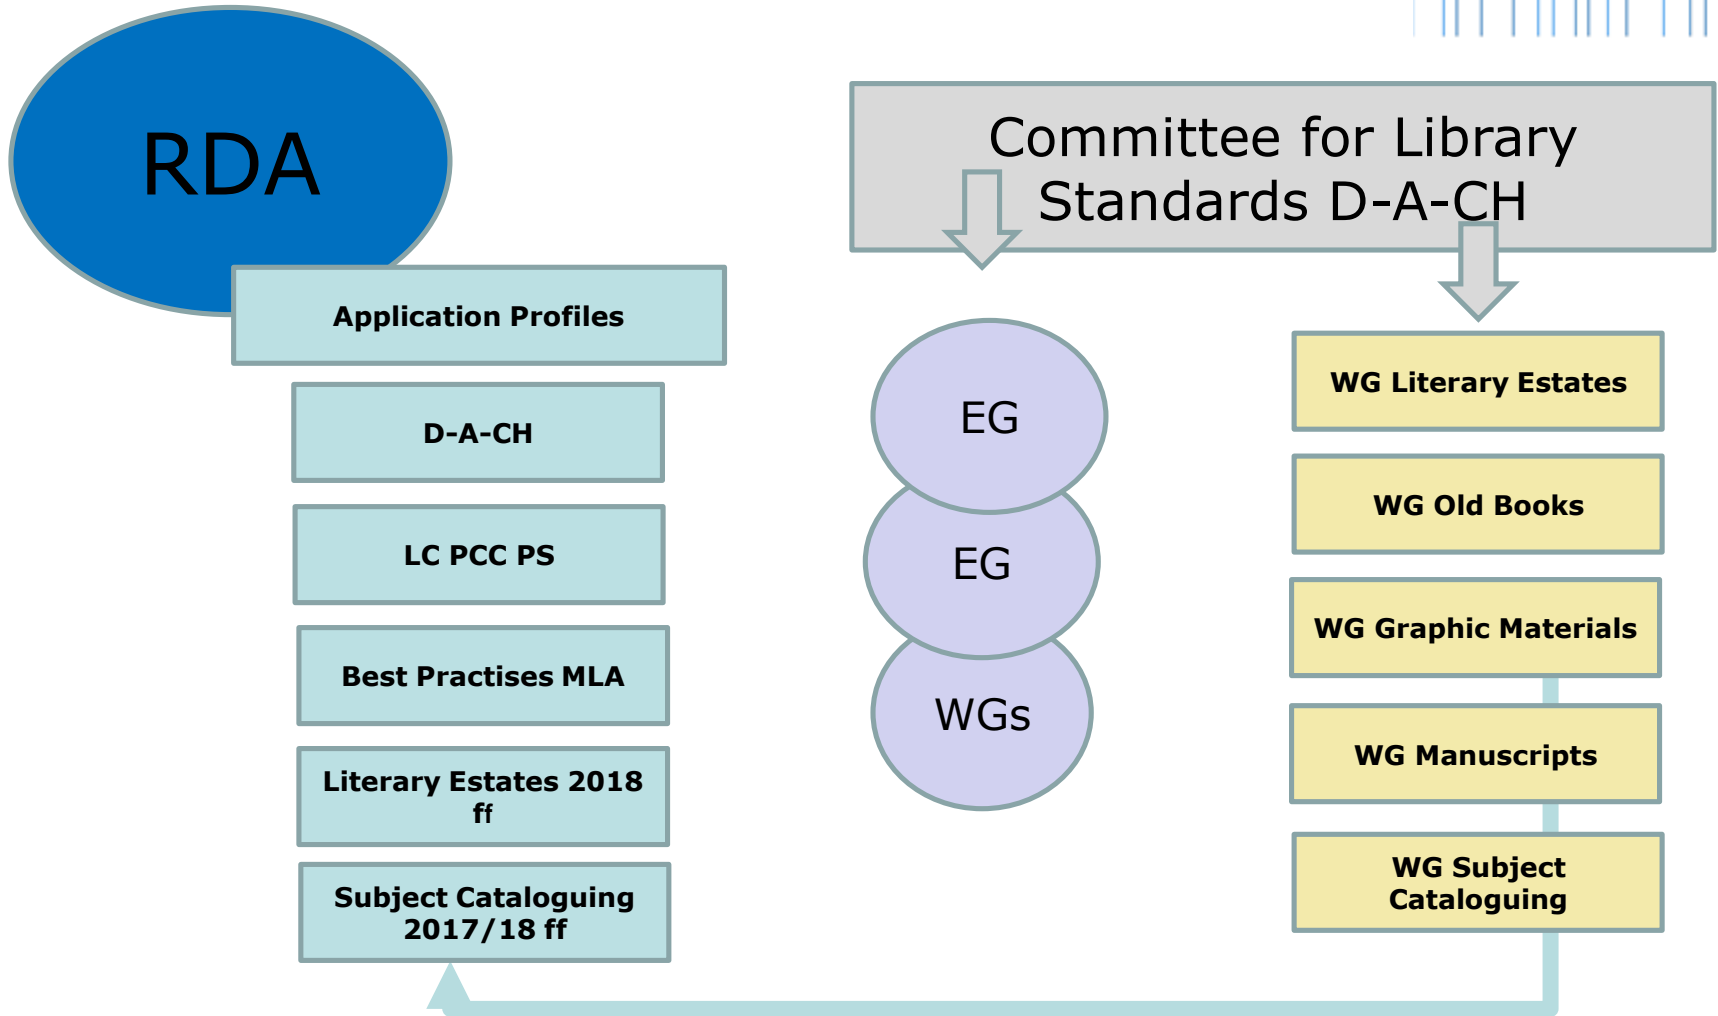

International Cooperation

RDA project : an overview

- 2012, start of the RDA Project in D-A-CH
- 2014, policy statements in the RDA Toolkit
- 2014, implementation of RDA in the Integrated Authority File (GND)
- 2015, consortial license for the RDA Toolkit
- 2015/2016, RDA Training
- 2016, all partners of the RDA Project have switched to RDA
- 2016, at the end of the year the RDA Project ends

What about Hair-locks?

RDA ???

Letters, dossiers

Objects and Paintings

Buildings

Natural Monuments

RNA/RDA an Example

Cooperation?

Museums,
Archives

Libraries

Museums,
Archives

Cooperation!

Authority Data have a high value and can be a common starting point for a cooperation with institutions providing cultural heritage.

GND (Integrated Authority File)

- GND Authority file for persons, corporate bodies, conferences and events, geographic entities (places), topics and works
- Used for descriptive and subject cataloguing
- Cooperation of 16 partners in three countries (extension is planned)
- Cataloguing Codes
 - RDA (since July 2014)
 - RSWK (German rules for subject cataloguing)