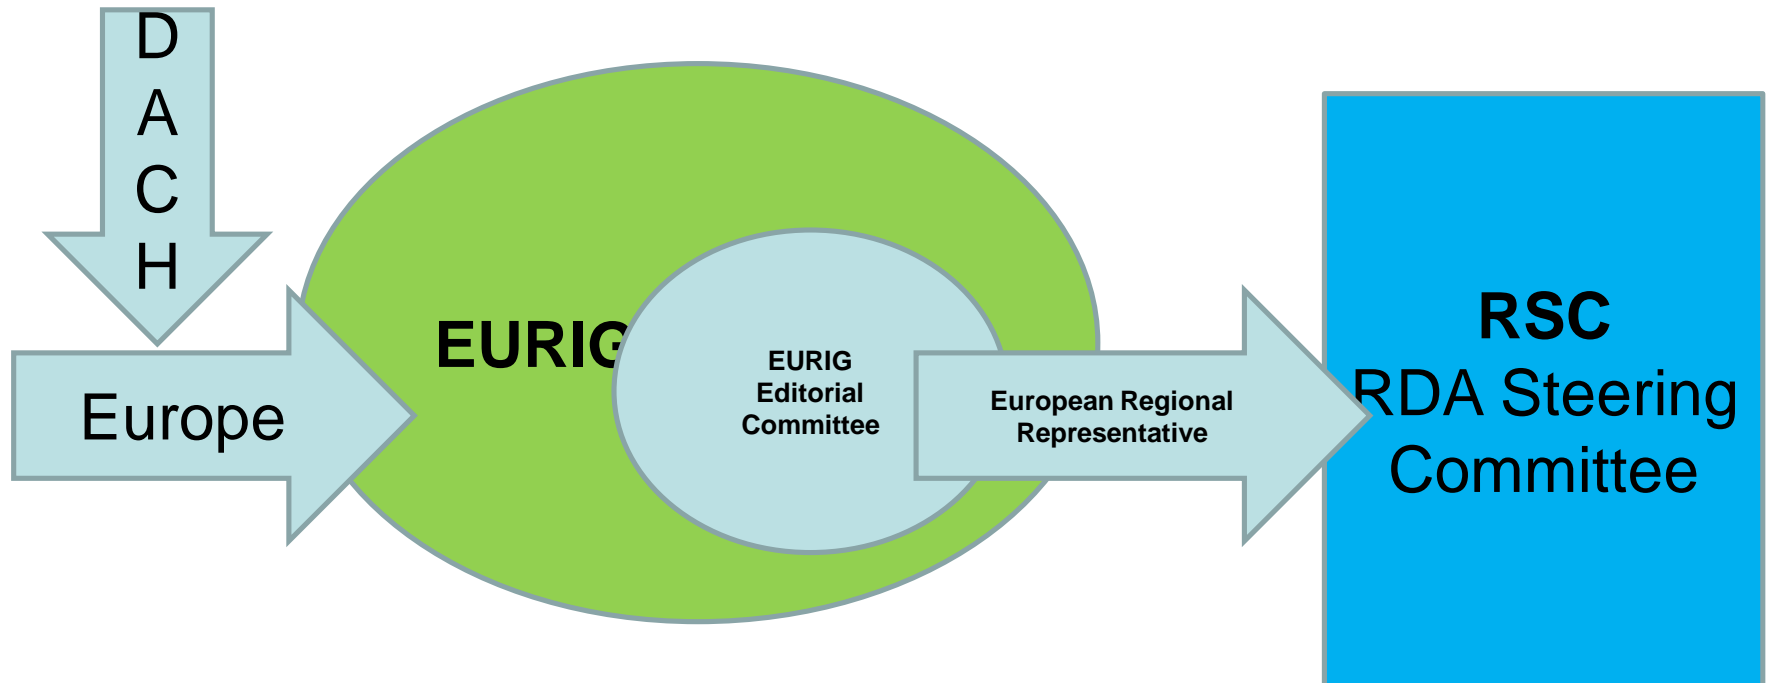

Implementation in three steps

- Translation
- International Cooperation
- RDA Project

Translation

- 2004 decision of the Committee for Library Standards to engage in a German translation
- 2012 first German translation of RDA on the website of the German National Library
- 2013 the German translation is available in the RDA Toolkit
- 2015 French translation of the D-A-CH policy statements
- Continuous updating of the German translation

International Cooperation

RDA project : an overview

- 2012, start of the RDA Project in D-A-CH
- 2014, policy statements in the RDA Toolkit
- 2014, implementation of RDA in the Integrated Authority File (GND)
- 2015, consortial license for the RDA Toolkit
- 2015/2016, RDA Training
- 2016, all partners of the RDA Project have switched to RDA
- 2016, at the end of the year the RDA Project ends