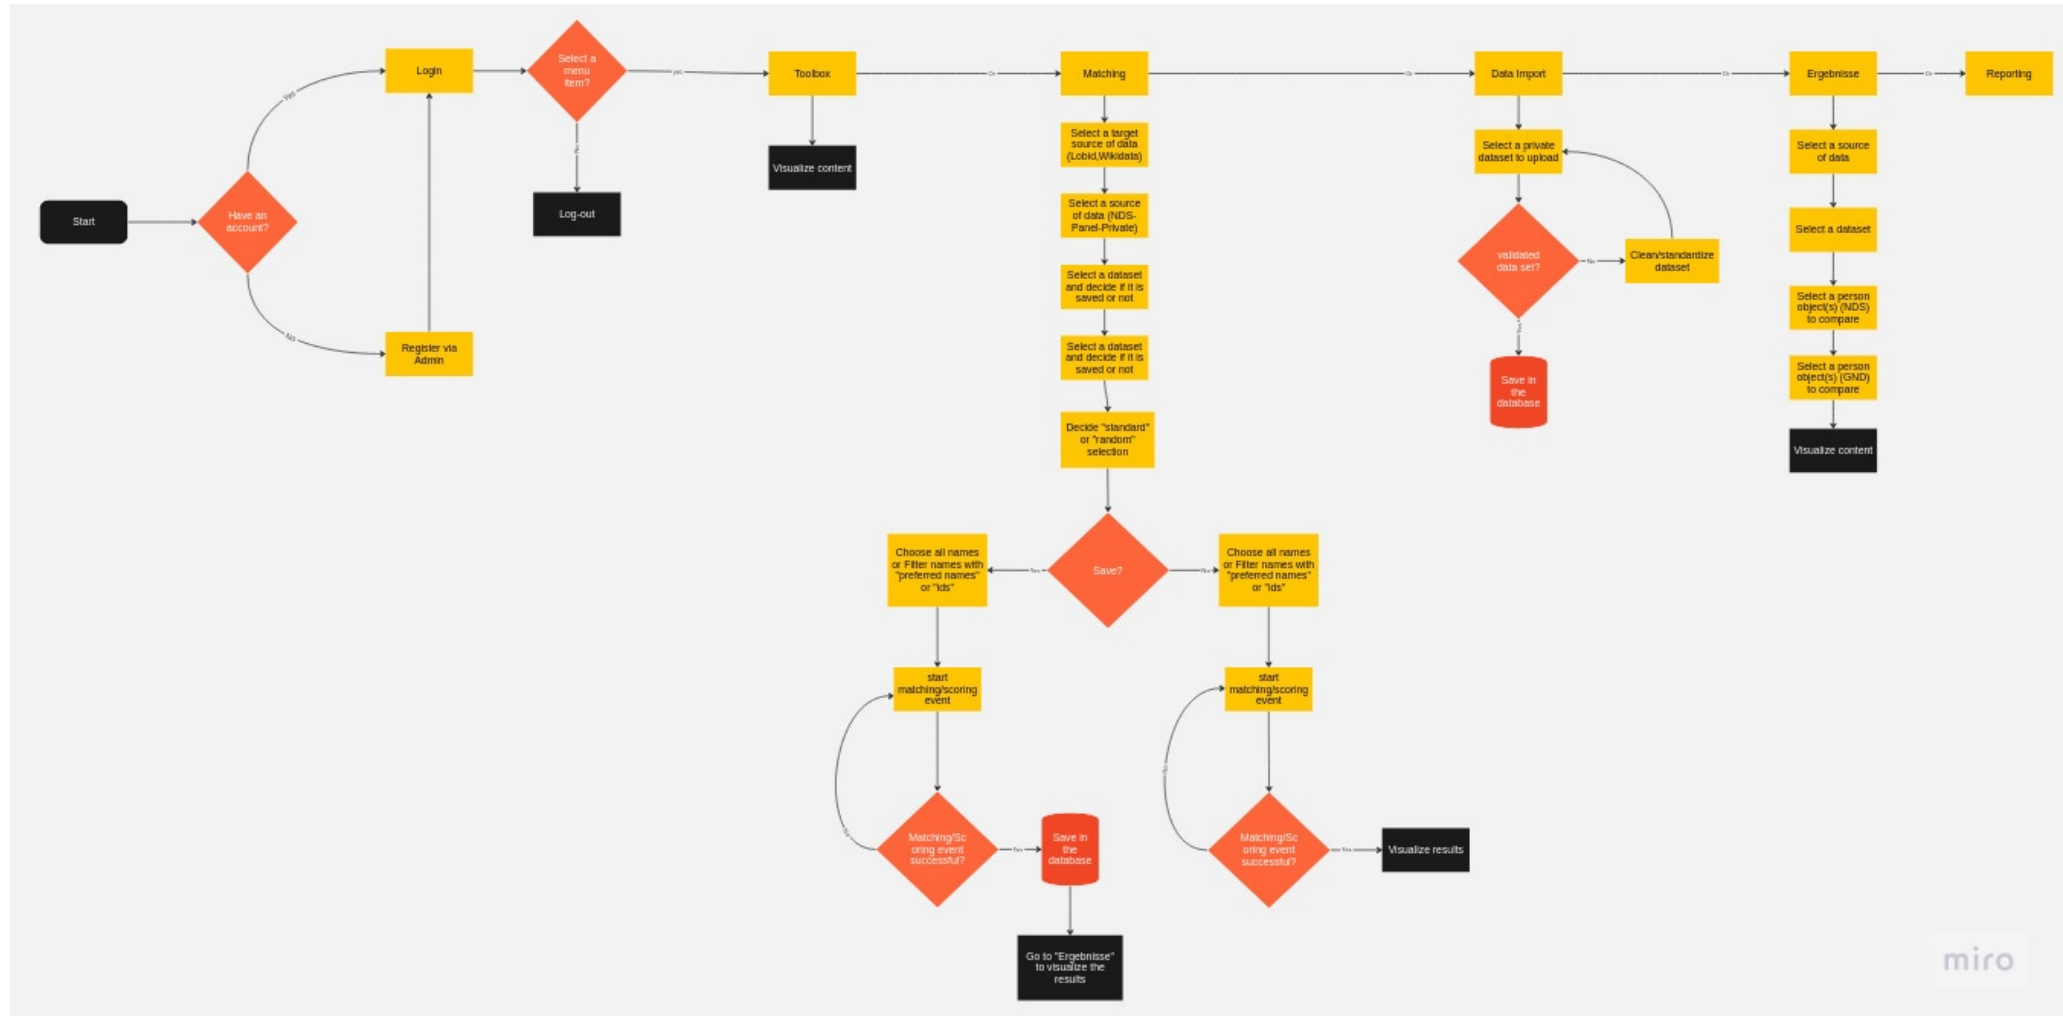

User-flow for Toolbox

Erdal Ayan, M.A.-M.Sc. (E-mail: erdal.ayan@uni-jena.de)

ThuLB, Friedrich-Schiller-Universität Jena

Event: Projektübergreifendes Arbeitstreffen nicht-bibliothekarischer Agenturen

Date: 20.04.2023