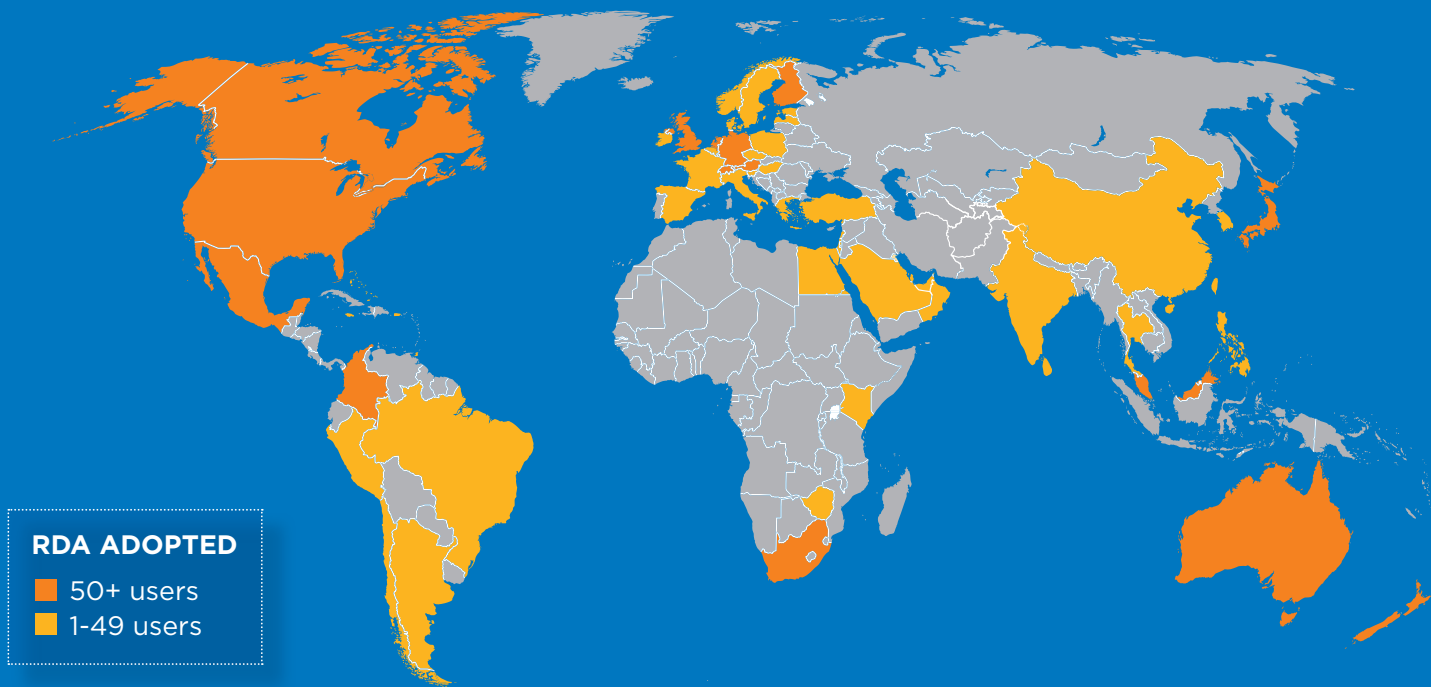

RDA IS A PACKAGE OF

data elements, guidelines, and **instructions** for creating library and cultural heritage **resource metadata** that are well-formed according to international models for **user-focused linked data** applications.

R | D | A TOOLKIT™
RESOURCE DESCRIPTION & ACCESS

The World of RDA

RDA ADOPTED

- 50+ users
- 1-49 users

Learn more at rdatoolkit.org or contact us at rdatoolkit@ala.org